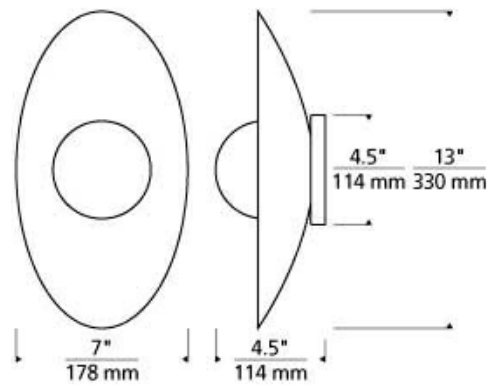

700WSJNI _____

JOB NAME _____

NOTES _____

JONI 13 WALL

SPECIFICATIONS

HARDWARE MATERIAL	Metal
SHADE MATERIAL	Glass
NET WEIGHT	2 lbs
HEIGHT	13in
WIDTH	4.5in
LENGTH	7in
MIN. EXTENSION FROM WALL	4.5in
UP LIGHT / DOWN LIGHT / BOTH?	
WET LISTED	Yes
DAMP LISTED	
DRY LISTED	
UP / DOWN	
HORIZONTAL / VERTICAL	
WALL / CEILING MOUNT	
GENERAL LISTING	ETL Listed
ADA COMPLIANT	
INCLUDES	