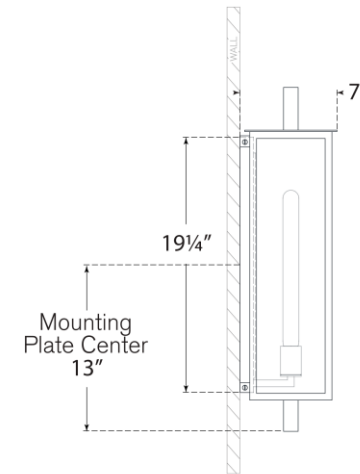

TEAR SHEET

Halle Large Narrow Wall Lantern

Item # S 2197AI-CG

Designer: Ian K. Fowler

Height: 26"

Width: 8.5"

Extension: 7.25"

Backplate: 7" x 19.5" Rectangle

Finishes: AI

Glass Options: CG

Socket: E26 Keyless

Wattage: 8 LED T10

Weight: 21 Pounds

Top View

Side View

Front View