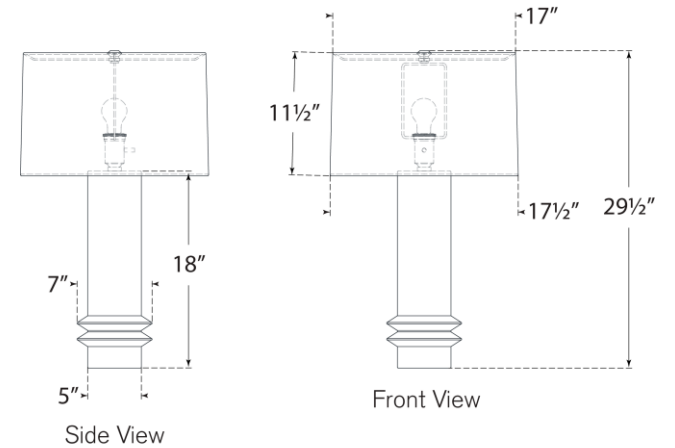

TEAR SHEET

Montaigne Medium Table Lamp

Item # PCD 3603AQC-L

Designer: Paloma Contreras

Height: 29.5"

Width: 17.5"

Base: 5" Round

Finishes: AQC, EGC, NWT

Shade Treatments: L

Shade Details: 17" x 17.5" x 11.5"

Socket: E26 Dimmer

Wattage: 15 LED A

Weight: 12 Pounds

Note: Reactive Ceramic Glazes Will Vary in Color and Texture

Top View