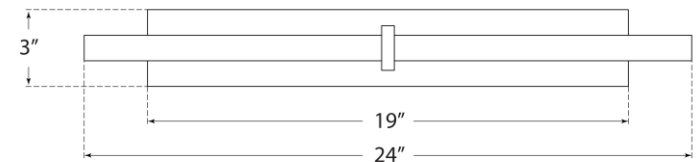

TEAR SHEET

Axis 24" Picture Light

Item # KW 2734AB

Designer: Kelly Wearstler

Height: 3"

Width: 24"

Extension: 8"

Backplate: 3" x 19" Rectangle

Finishes: AB, BZ, PN

Lightsource: Dedicated LED

Wattage: 20w (1600lm)

Weight: 5 Pounds

Top View

Front View