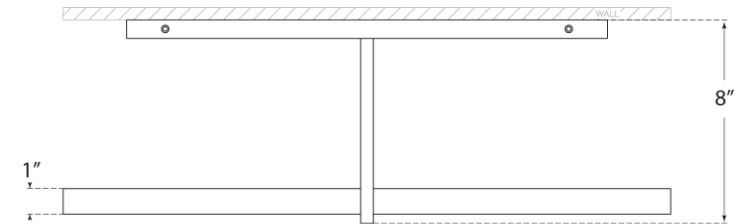

TEAR SHEET

Axis 24" Picture Light

Item # KW 2734AB

Designer: Kelly Wearstler

Height: 3"

Width: 24"

Extension: 8"

Backplate: 3" x 19" Rectangle

Finishes: AB, BZ, PN

Lightsource: Dedicated LED

Wattage: 20w (1600lm)

Weight: 5 Pounds

Top View

Front View