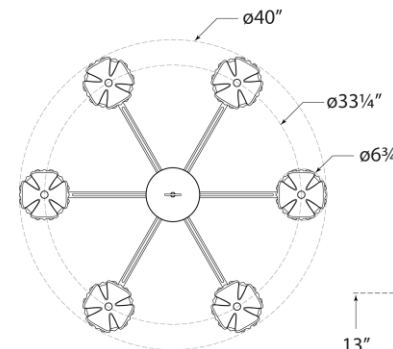

TEAR SHEET

Alberto Large Single Tier Chandelier

Item # JN 5004AGL

Designer: Julie Neill

Height: 46.75"

Width: 40"

Canopy: 5.5" Round

Finishes: AB, ABL, AGL, BSL, PW

Socket: 6 - E12 Candelabra

Wattage: 6 - 60 G16.5

Weight: 22 Pounds

Top View

Front View