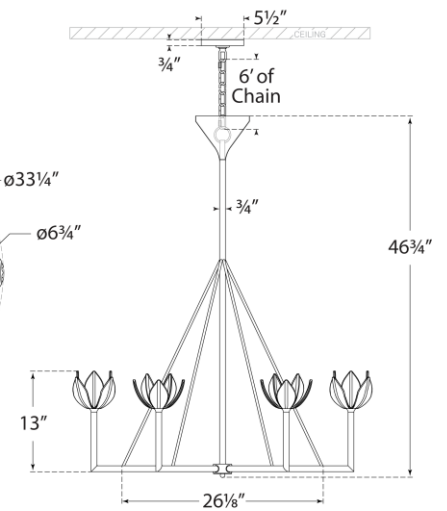

TEAR SHEET

Alberto Large Single Tier Chandelier

Item # JN 5004AGL

Designer: Julie Neill

Height: 46.75"

Width: 40"

Canopy: 5.5" Round

Finishes: AB, ABL, AGL, BSL, PW

Socket: 6 - E12 Candelabra

Wattage: 6 - 60 G16.5

Weight: 22 Pounds

Top View

Front View