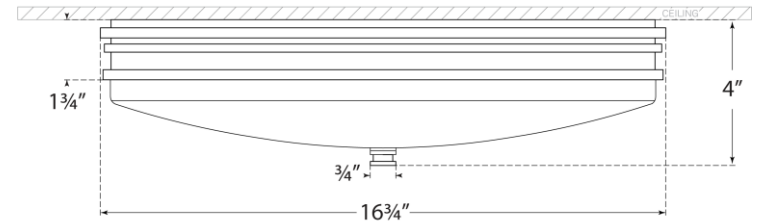

TEAR SHEET

Launceton Medium Flush Mount

Item # CHC 4603AB-WG

Designer: Chapman & Myers

Height: 4"

Width: 16.75"

Canopy: 15.5" Round

Finishes: AB, AN, BZ, PN

Glass Options: WG

Lightsource: Dedicated LED

Wattage: 27w (2200lm)

Weight: 12 Pounds

Front View

Bottom View